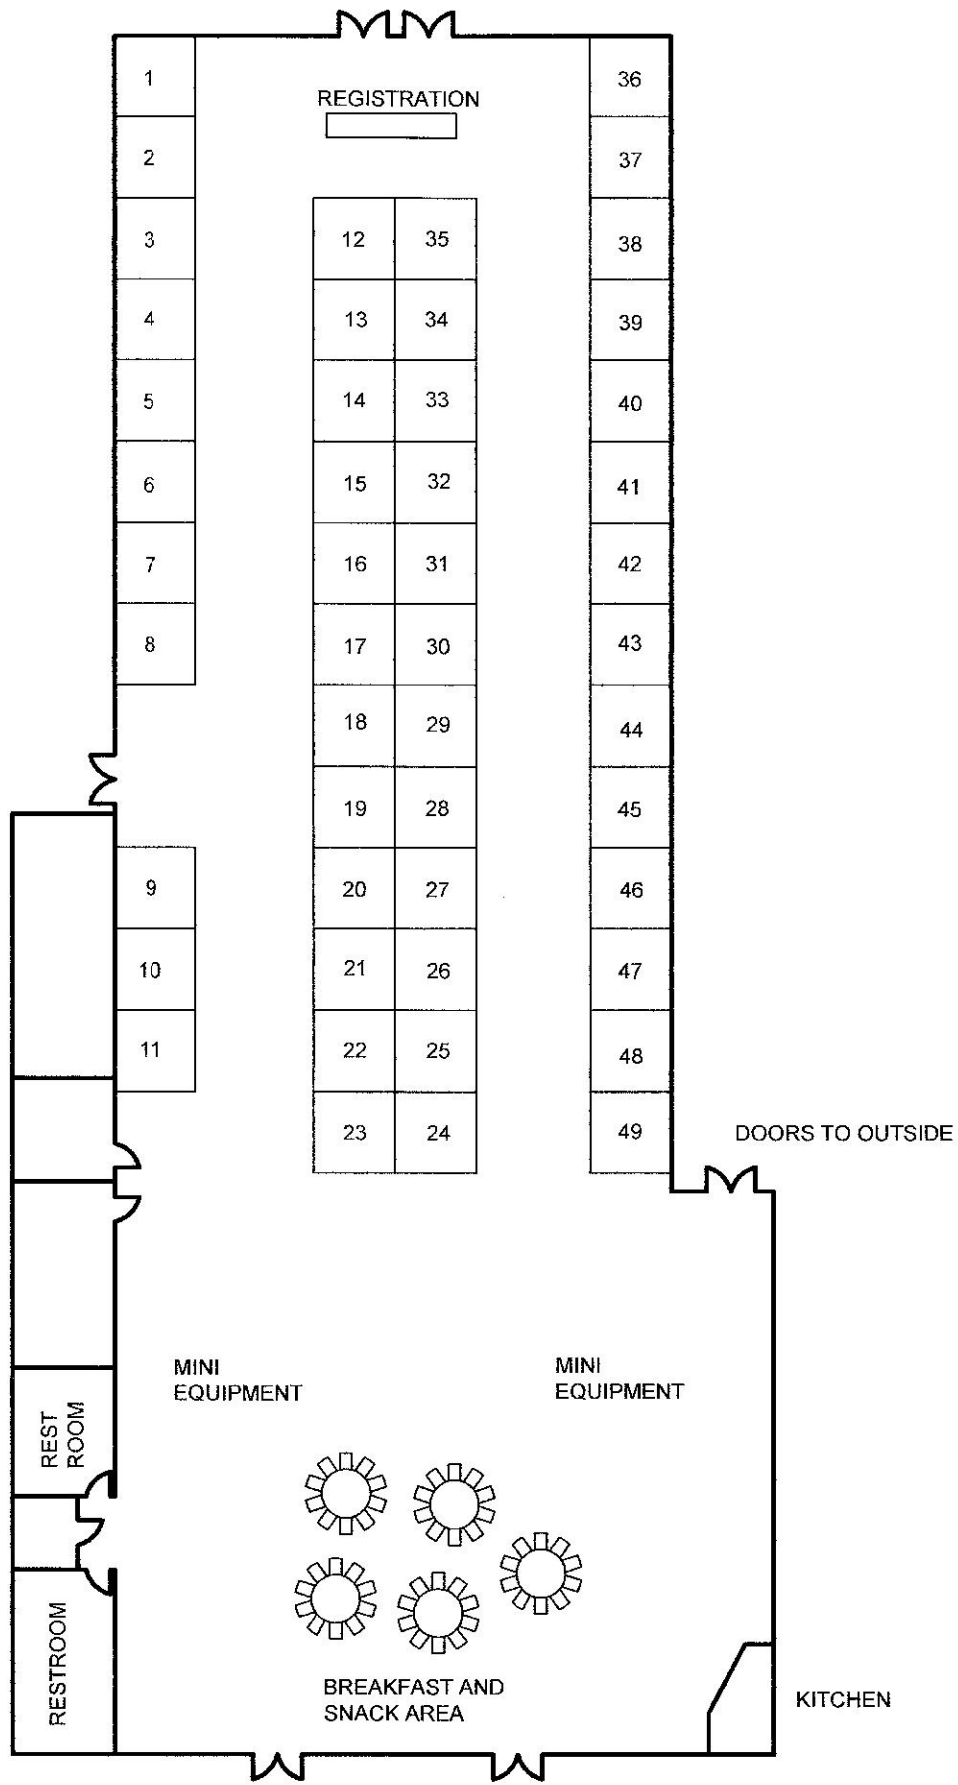

**VENDOR CHECK IN/SET UP IS  
MONDAY (10/13) FROM 5 PM TO 8 PM  
AND TUESDAY (10/14) 7 AM TO 10:30 AM.**

DOORS TO OUTSIDE

DOORS TO OUTSIDE

7/1/2014

**NO SCALE**